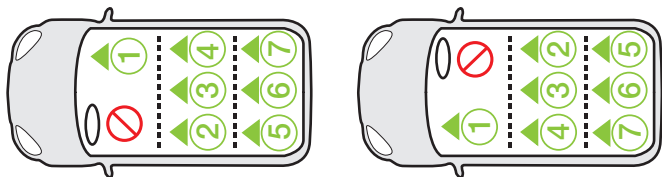

COSATTO[®]
clever stuff for happy babies

Will this seat fit my car?

All in All +
Group 0+/1/2/3 Car Seat

Group 3 forward facing, fitted using the ISOFIX
low anchorage points only (ISOFIT).

- For seating positions for other fitting options, please refer to the Cosatto fit checker app (<http://cosat.to/fitchecker>) or the vehicle fitting list section on the website (<http://cosat.to/allinallplusvl>).
- The numbers in the vehicle diagram below correspond with the seat positions listed in the vehicle fitting list.

- If the child restraint can be fitted, the suitable seat position(s) is marked with ●
- If the child restraint cannot be fitted, the suitable seat position(s) is marked with ○
- Electric or hybrid vehicles are marked with ⚡
- i-Size vehicles are marked with 
- Vehicles with under-floor storage compartment(s) is marked with **SB!** - Please consult the vehicle's handbook prior to fitting this child restraint in these vehicles.
- Vehicles with a cabin roof height which could restrict the child restraint from being installed forward facing are marked with **!**
- If your vehicle is not listed in this list or it is not marked with either a ● or ○ then please refer to the vehicle's handbook or contact Cosatto or retailer for further information.
- Seat positions in other vehicles may also be suitable to accept the child restraint. If in doubt, consult either Cosatto or the retailer.